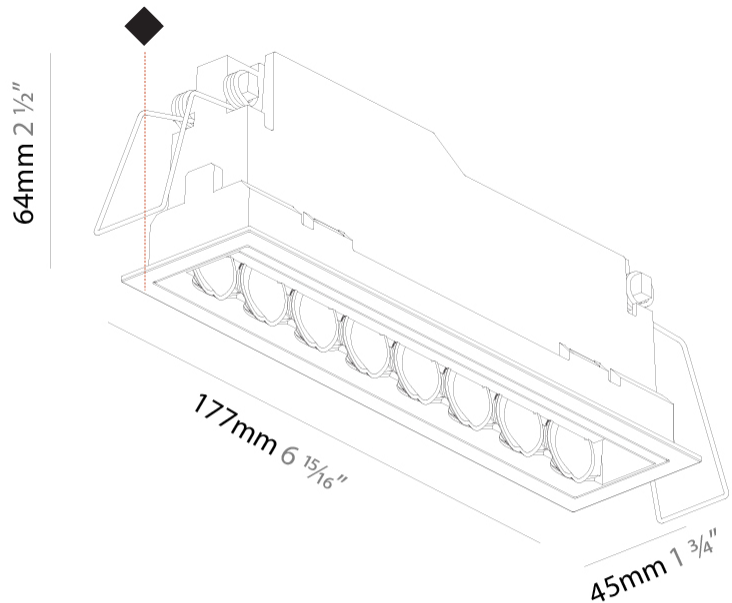

GENERAL

Series: Magiq Hollow Wallwash
Subseries: Magiq Hollow Wallwash
Brand: Prolicht
Division: Architectural
Mounting Type: Recessed
Mounting Location: Ceiling
Subcategory: Wallwash

PHYSICAL

Shape: Rectangle
Length (mm): 177
Length (in): 6 15/16
Width (mm): 45
Width (in): 1 3/4
Height (mm): 64
Height (in): 2 1/2
Ceiling Thickness (mm): 5 - 30
Ceiling Thickness (in): 1/16 - 1 3/16
Min. Recessing Depth (mm): 100
Min. Recessing Depth (in): 3 15/16
Light Distribution: Downlight
Fixture Finish: SSR / BKV / CWI / CRY / HAB / UFT / ITA / RUA / FTG / MYG / LOD / PUS / FRO / FUP / KIA / POP / BLS / SPG / MEY / GOH / GUM / CHC / COM / ABZ / JAG / OBR / MOS / ROR
Fixture Material: Aluminum Die Cast
Cut-out Measurements: 170mm / 6 11/16" x 38mm / 1 1/2"

ELECTRICAL

Lamp Type: LED (Zhaga Standard)
Input Wattage (W): 19
Total Output Wattage (W): 17.2
Dimming: Tri-Mode (Non-Dimming and Phase Dimming (120Vac only) and 0-10V Dimming)
Driver Included: No
Driver Location: Remote
Driver Type: Constant Current - Universal
Driver Class: Class 2
Input Voltage (V): 120 - 277
Constant Current (MA): 700

LED

Number of LEDs: 8
Color Temperature (°K): 2700 / 3000 / 3500 / 4000
Max. Delivered Lumen (lm): 1270 / 1270 / 1513 / 1544
Nominal Lumen (lm): 1492 / 1492 / 1778 / 1814
CRI: >90 CRI
Lamp Life (hrs): 50000

OPTICAL

RATINGS AND CERTIFICATIONS

Certified By: CSA Certified to UL and CSA Standards
IP rating: IP20

100mm
3 15/16"

5 - 30 mm
3/16" - 1 3/16"

170mm x 38mm
6 11/16" x 1 1/2"